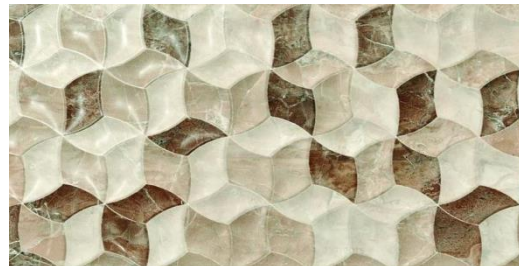

Rhodes Fan Maroon 10"x20"